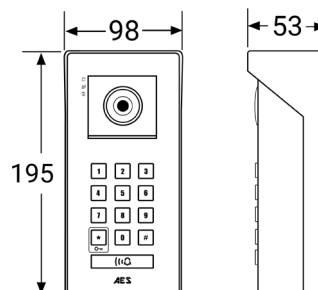

Kits & part numbers

OPYN-4G-IBK

Kit comes with hooded imperial video intercom in black powder coated with white light illumination. 4G modem, SIM card options & power supply.

Works with our multi network AESIM.

aesglobaltelecom.com

OPYN-IP-IBK

Kit comes with hooded imperial video intercom in black powder coated with white light illumination. Power supply included.

*Wifi antenna sold separately.

*For a more reliable connection, we recommend using a wired or 4G connection.

WIFIA-10

2.4Ghz Wifi Antenna with 10m Lead.

WIFIA-2

2.4Ghz Wifi Antenna with 2m Lead.