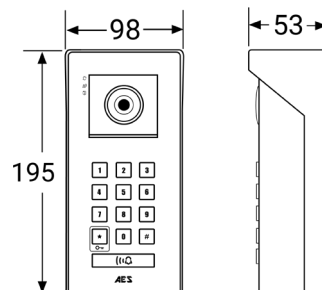

Kits & part numbers

OPYN-4G-IBK

Kit comes with hooded imperial video intercom in black powder coated with white light illumination. 4G modem, SIM card options & power supply.

Works with our multi network AESIM.

aesglobaltelecom.com

OPYN-IP-IBK

Kit comes with hooded imperial video intercom in black powder coated with white light illumination. Power supply included.

*Wifi antenna sold separately.

*For a more reliable connection, we recommend using a wired or 4G connection.

WIFIA-10-KIT

2.4Ghz Wifi Antenna with 10m Lead. Including a mounting bracket.

WIFIA-2-KIT

2.4GHz Wifi Antenna with 2m Lead, including a mounting bracket.

OPYN-MON

IP - Touch Screen Monitor. The Opyin monitor can be purchased as an added accessory to all kits.

- Flush, wall mountable touch screen monitor (1024x600 Resolution), compatible with the Opyin system.
- 7" IPS TFT android screen.
- SIP Integration.
- IP Camera Integration.
- Android App Integration.
- Wi-Fi & Ethernet connections.

A desk mount bracket is available to allow your Opyin monitor to be mounted on a desk or other surface (Bracket is sold separately).