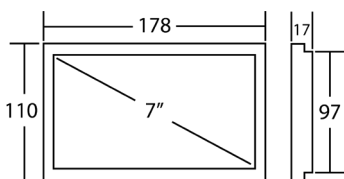

OPYN-MON-DESK