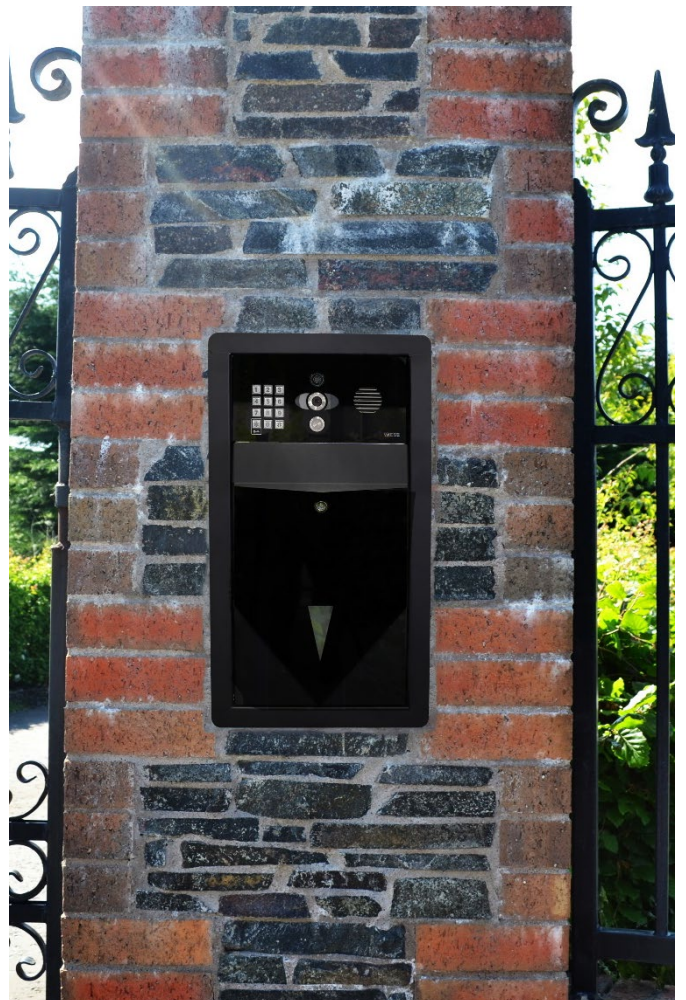

### PRAE-IP-LFB-EU (NON KP)

- Speak to your visitors from anywhere in the world.
- Grant access remotely - Send a command to the gate motor via the app to open your gates etc.
- Sleek **flush** Letterbox with built in video access control technology (PRAETORIAN), textured powder coated aluminium hood, gloss black acrylic faceplate & blue illuminated keypad & button.

Intercoms with proximity readers available.

Sim inside Intercom

### PRAE-4G-LFS-EU (NON KP)

- Speak to your visitors from anywhere in the world.
- Grant access remotely - Send a command to the gate motor via the app to open your gates etc.
- Sleek **flush** Letterbox with built in video access control technology (PRAETORIAN) in all brushed BS316 marine grade stainless steel with white illumination keypad & buttons.