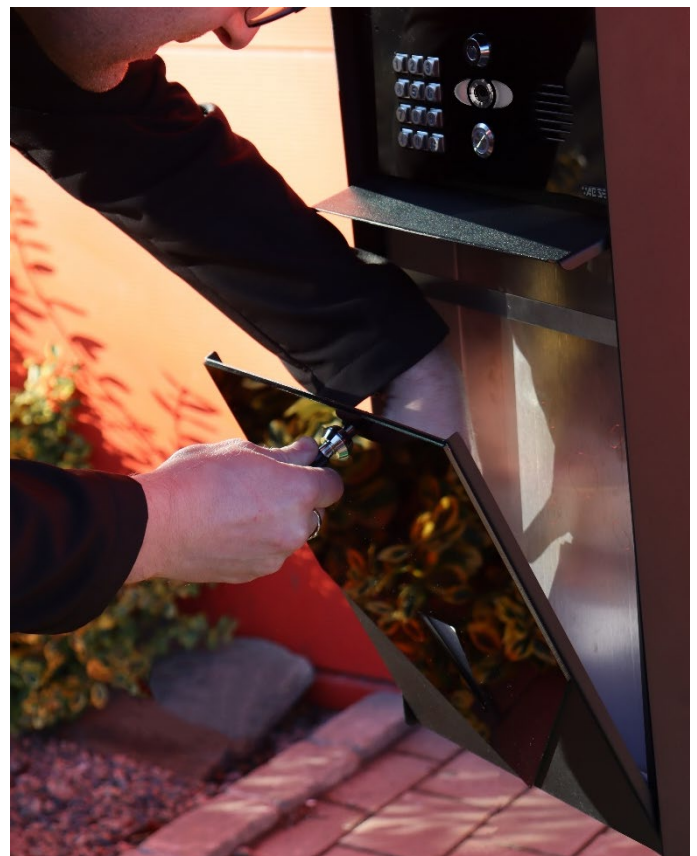

PRAE-4G-LSK-EU

PRAE-4G-LS-EU (NON KP)

- **Speak to your visitors from anywhere in the world.**
- **Grant access remotely - Send a command to the gate motor via the app to open your gates etc.**
- Ultra-stylish Letterbox with built in video access control technology (PRAEOTIAN) in all brushed BS316 marine grade stainless steel with white illumination keypad & buttons.