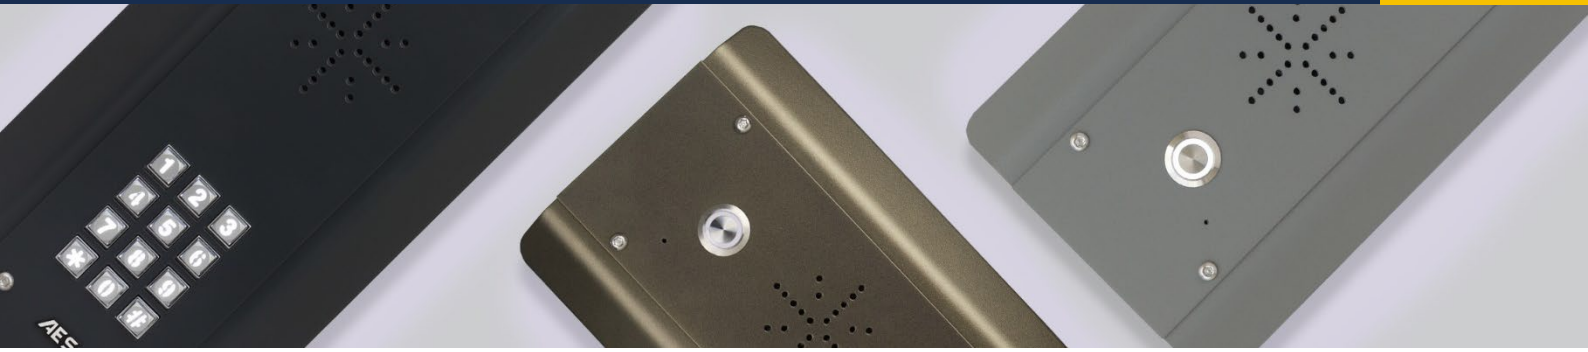

**PRIME7-ABK-EU (Europe)**

**PRIME7-AS-EU (Europe)**

Curved architectural model in an attractive and rugged all brushed BS316 marine grade stainless steel with white back lighting illumination and integrated keypad. (Keypad & non keypad panel options)

**PRIME7-ASK-EU (Europe)**

**PRIME7-ARC-RBK-EU**  
**PRIME7-ARC-RB-EU (NON KP)**

**PRIME7-ARC-RSK-EU**  
**PRIME7-ARC-RS-EU (NON KP)**

Stylish modern panels. Available in all black with gloss acrylic faceplate OR stainless-steel faceplate. Complete with modern blue illuminated buttons and surrounded by our silicon neon blue lit Arc.