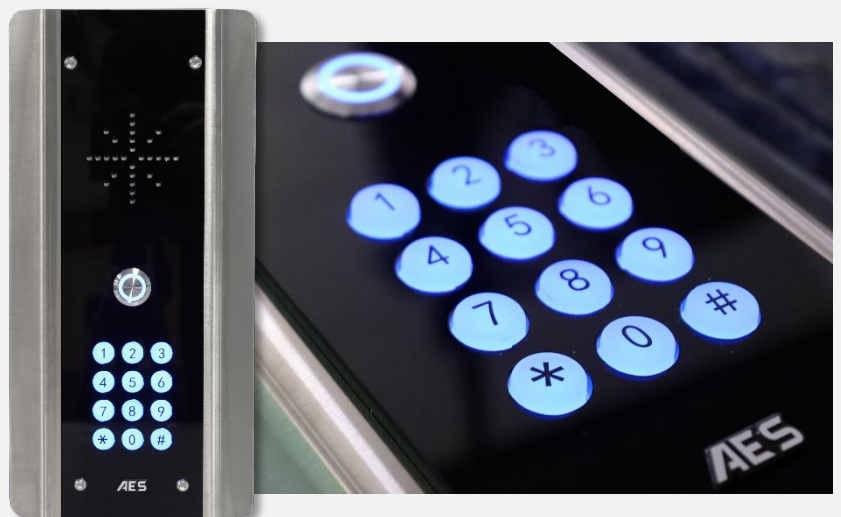

NEW KEYPAD

PRIME7-ABRK-EU

Our Stylish curved architectural panel is now available with a rubber keypad.