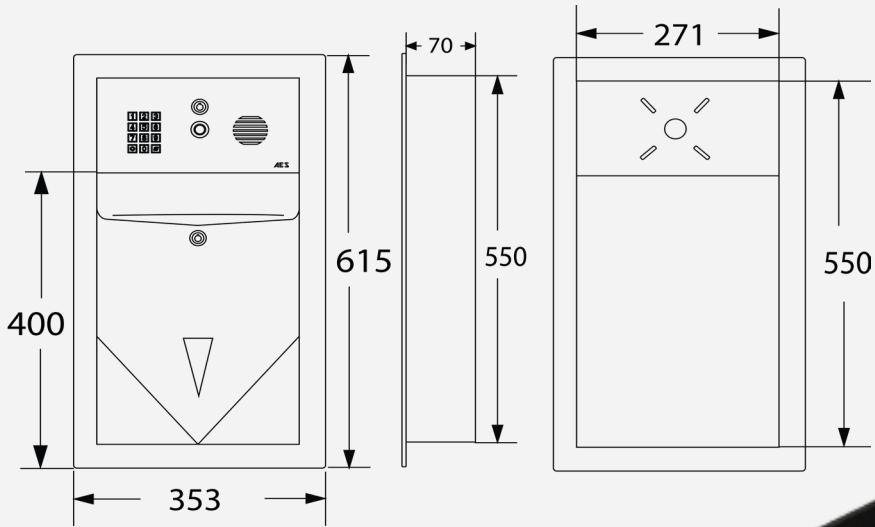

LBX LETTERBOX DIMENSIONS

LBX FLUSH PANEL