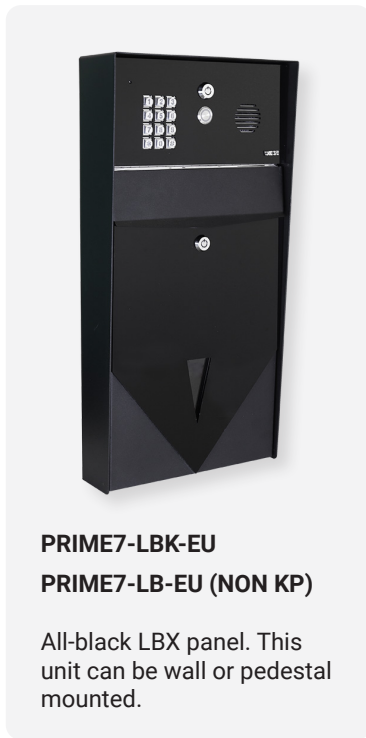

### AES HOME APP

The user-friendly option allows the **end user** to program their AES intercom conveniently.

DETAILS			
Dial Out Numbers	4	Relays	2
Permanent Codes/cards	250	Relay Type	N/C and N/O
Time Restricted Codes/cards	250	Relay Load	2 amps, 24v ac max
Temporary Codes/cards	50	Power Consumption	300mA on dial out, 2amp peak demand
Automatic Trigger Events per Week	50	Modem Models	4G EU, 4G USA, 4G AUS/NZ
Caller ID Numbers	250	Power Supply	24v dc (24v dc 2A adaptor included)
Time Restricted Caller ID Numbers	250	Prox model	125 khz

# LBX CELLCOM PRIME7 7th GENERATION

Ultra-stylish Letterbox with built-in PRIME7 access control technology.

Each kit contains, a LBX panel, power supply, install manual, sim card options and an antenna.