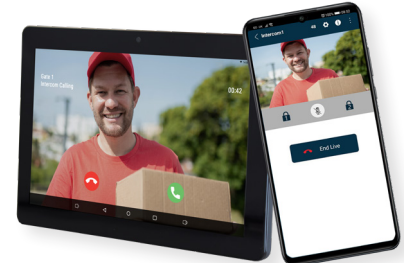

## IP - 4G Video Intercom System

The 4G modem has an access point to the internet via a compatible SIM card\*.

SMART APP

- **Speak & view your visitors from anywhere in the world.**
- Grant access remotely - Send a command to the gate motor via the app to open your gates etc.
- Optional integrated keypad for access codes – 24-7 / Timed / Temporary.
- Optional integrated proximity for access - Cards/Tags - 24-7 / Timed / Temporary.
- Voicemail - Visitors can leave a video message when unanswered (SD card required).
- Multi-User - Add up to 8 maximum devices per Intercom ID. (incl ADMIN user. 4 maximum for optimal performance.)
- Connect via a 4G Access Point via sim card or WiFi, LAN Cable (Sold Separately) (Dualband WIFI. 2.4 & 5.8G wifi (IEEE 802.11 b/g/n/a/c).
- Volume of external speaker adjustable at the call-point.