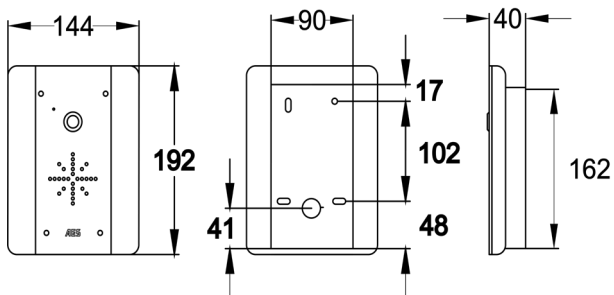

## Boost Antenna

**603-WIFIA-EU**

Range boosting antenna which can be added to transmitter at gate and also optionally to the handsfree monitor type. One antenna can boost range by 30%. Comes with 2 metre antenna cable (RG174 with SMA male connector).

# PRODUCT DIMENSIONS

603 - IMPERIAL NON KP

603 - IMPERIAL WITH KP

603 - ARCHITECTURAL NON KP

603 - ARCHITECTURAL WITH KP

603 - ECO

Other panel styles available,  
Flush & Prox units.