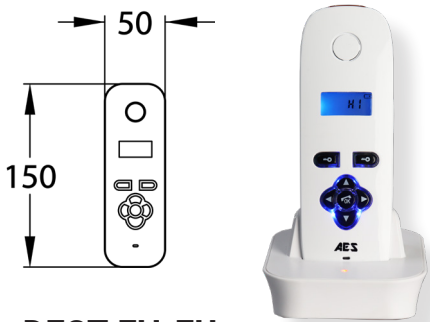

DECT 603 Accessories

Audio Handsets

Additional handsets (up to total of 4 max per intercom, which can be a mix and match of both styles.)

DECT-EH-EU

Handsfree Handset comes with charging base & power supply.