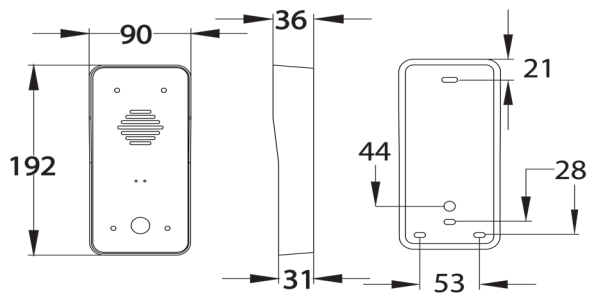

## Boost Antenna

**603-WIFIA-EU**

Range boosting antenna which can be added to transmitter at gate and also optionally to the handsfree monitor type. One antenna can boost range by 30%. Comes with 2 metre antenna cable (RG174 with SMA male connector).

# PRODUCT DIMENSIONS

603 - IMPERIAL NON KP

603 - IMPERIAL WITH KP

603 - ARCHITECTURAL NON KP

603 - ARCHITECTURAL WITH KP

603 - ECO

Other panel styles available,  
Flush & Prox units.