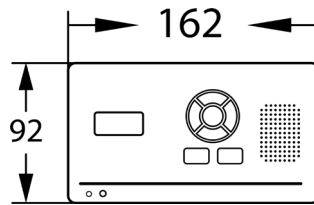

## Audio Handsets

Additional handsets (up to total of 4 max per intercom, which can be a mix and match of both styles.)

**DECT-EH-EU**

Handsfree Handset comes with charging base & power supply.

**DECT-HF-EH-EU**