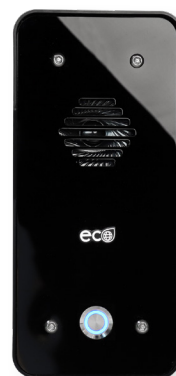

The DECT 603 range is available in a variety of intercom panels.

Each kit contains, a speech panel, power supply, install manual, transmitter, portable handset OR desktop/wall-mounted handset.

ARCHITECTURAL MODELS  
Stylish black/steel panels with backlighting.

**603-AB-EU (NON KP)**  
**603-ABK-EU**

Blue buttons & blue back lighting.

ARCHITECTURAL STEEL MODELS  
Stylish panels with backlighting.

**603-AS-EU (NON KP)**  
**603-ASK-EU**

Blue buttons & blue back lighting.

IMPERIAL MODELS  
Sleek all-black panels.

**603-IB-EU (NON KP)**  
**603-IBK-EU**

All black panels have blue lighting.

**ECO-603-EB-EU**  
**(NON KP ONLY)**

For kits with the desk/wall-mounted handsfree handset.