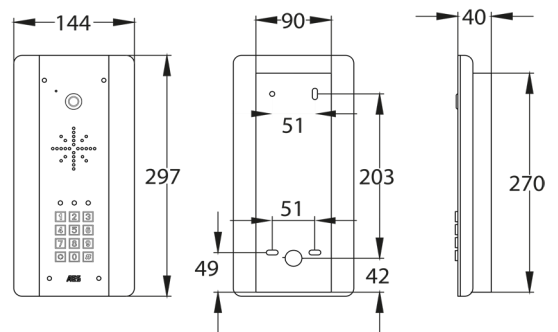

## Boost Antenna

**603-WIFIA-EU**

Range boosting antenna which can be added to transmitter at gate and also optionally to the handsfree monitor type. One antenna can boost range by 30%. Comes with 2 metre antenna cable (RG174 with SMA male connector).

# PRODUCT DIMENSIONS

603 - IMPERIAL NON KP

603 - IMPERIAL WITH KP

603 - ARCHITECTURAL NON KP

603 - ARCHITECTURAL WITH KP

603 - ECO

Other panel styles available,  
Flush & Prox units.