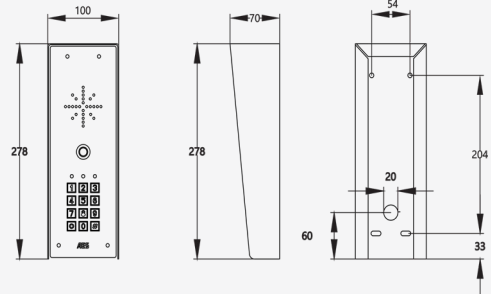

## Boost Antenna

**603-WIFIA-EU**

Range boosting antenna which can be added to transmitter at gate and also optionally to the handsfree monitor type. One antenna can boost range by 30%. Comes with 2 metre antenna cable (RG174 with SMA male connector).

# PRODUCT DIMENSIONS

603 - IMPERIAL NON KP

603 - IMPERIAL WITH KP

603 - ARCHITECTURAL NON KP

603 - ARCHITECTURAL WITH KP

603 - ECO

Other panel styles available,  
Flush & Prox units.