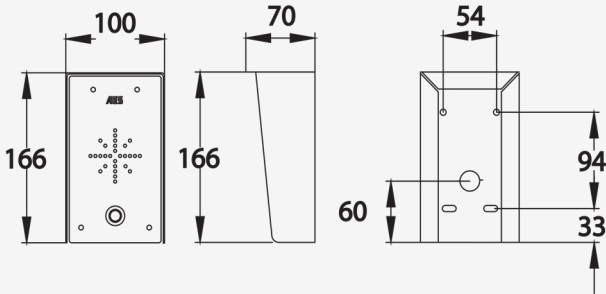

## Boost Antenna

**603-WIFIA-EU**

Range boosting antenna which can be added to transmitter at gate and also optionally to the handsfree monitor type. One antenna can boost range by 30%. Comes with 2 metre antenna cable (RG174 with SMA male connector).

# PRODUCT DIMENSIONS

603 - IMPERIAL NON KP

603 - IMPERIAL WITH KP

603 - ARCHITECTURAL NON KP

603 - ARCHITECTURAL WITH KP

603 - ECO

Other panel styles available,  
Flush & Prox units.